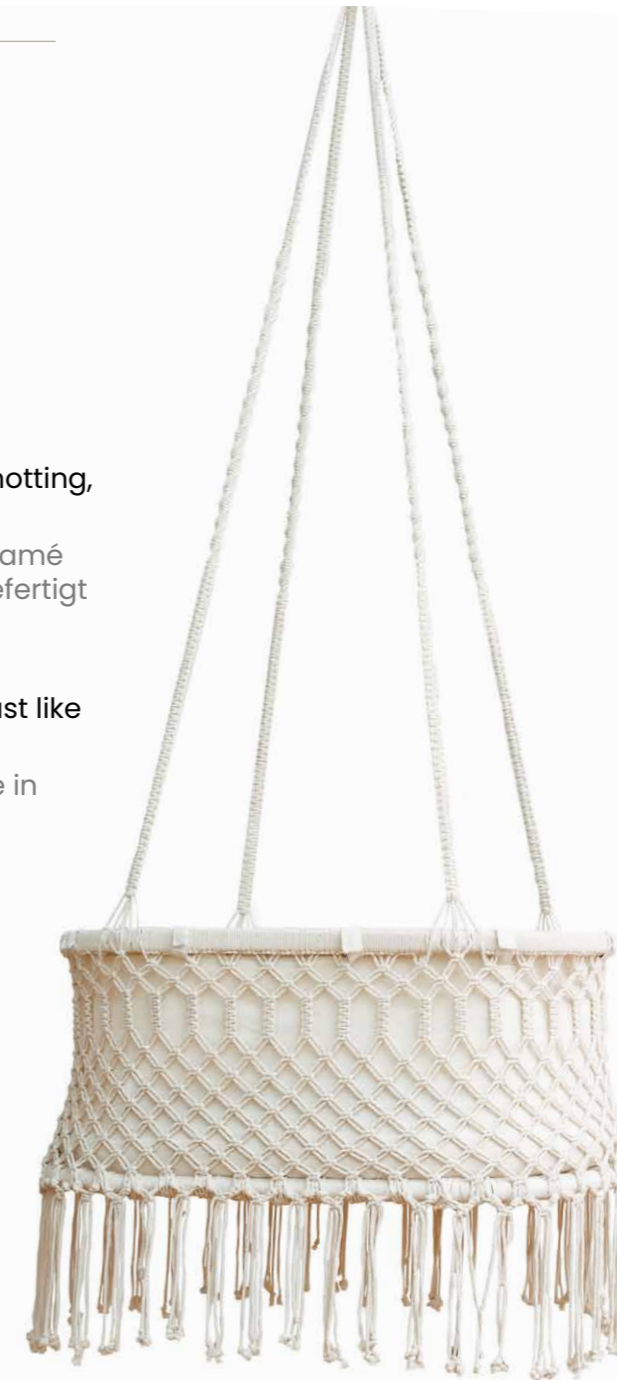

AJOUR BLANKET SAND MELANGE

2017702

Purchase Unit: 2
100% Organic Cotton
110x90cm

PRAM SNAKE MUSLIN

99117-X ● -02 ● -03 ● -06

Purchase Unit: 2
100% Organic Cotton with
100% PES Filling
120cm

BIG SWADDLE MUSLIN

99194-X ● -01 ● -04 ● -05

● -06 ● -07
Purchase Unit: 2
100% Organic Cotton
110x110cm